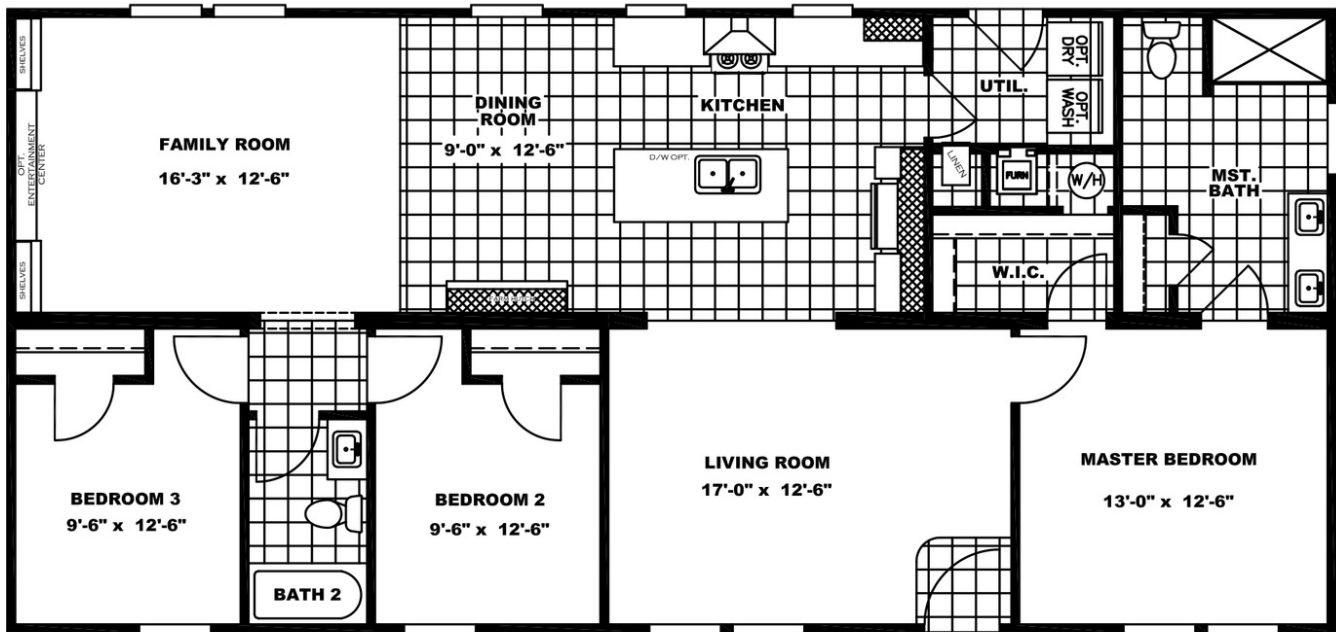

CLASSIC 56D

CLASSIC 56D Model number: 25CLA28563DH18

3 beds • 2 baths • 1568 sq.ft. • 28' width • 56' depth

Our home building facilities invest in continuous product and process improvements. Plans, dimensions, features, materials, specifications and availability are subject to change without notice or obligation. Renderings and floor plans are representative likenesses of our homes and may differ from the actual homes. We invite you to tour a Home Center near you and inspect the highest value in quality housing available or call (859) 498-7725 to speak with a Home Consultant. Copyright 2017, CMH. All rights reserved.